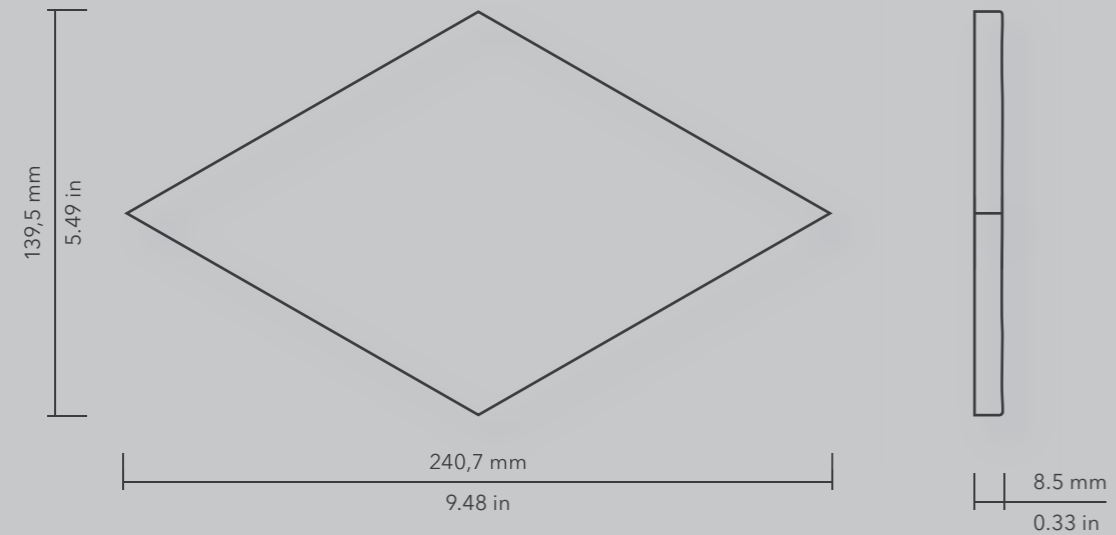

DENIM DIAMOND

Model	Size (in)	Pieces/box	lb/box	sq ft/box	Box/pallet	sq ft/pallet
Denim	5.5"x5.5"	26	20.59 lb	5.33 sq ft	120	639.60 sq ft
Denim Decor	5.5"x5.5"	26	20.59 lb	5.33 sq ft	120	639.60 sq ft
Denim Diamond	5.5"x9.5"	28	18.14 lb	5.02 sq ft	75	376.50 sq ft
Denim Rounded Edge	0.43"x5.5"	10	0.53 lb	4.53 ft	200	906 ft

Modelo Model	Tamaño (cm) Size (cm)	Piezas/caja Pieces/box	Kg/caja kg/box	m²/caja m²/box	Cajas/palet Box/pallet	m²/palet m²/pallet
Denim	14x14 cm	26	9,34 kg	0,495 m²	120	59,40 m²
Denim Decor	14x14 cm	26	9,34 kg	0,495 m²	120	59,40 m²
Denim Diamond	14x24 cm	28	8,23 kg	0,466 m²	75	34,95 m²
Denim Rounded Edge	1,1x14 cm	10	0,24 kg	1,38 m	200	276 m